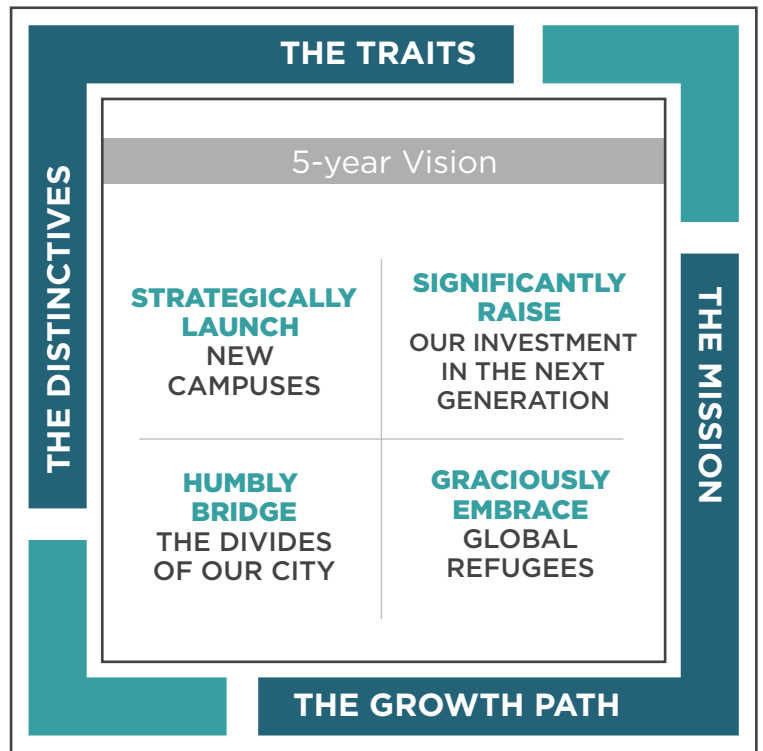

ELMBROOK
CHURCH

OUR MISSION

HELPING PEOPLE BECOME **ROOTED** IN JESUS & **RELEASED** TO HIS MISSION.

THE TRAITS

When are we successful?

ROOTED

- in Love
- in Word
- in Community
- in Obedience

RELEASED

- to live Purposefully
- to live Contagiously
- to live Compassionately
- to live Generously

VISION FRAME

Where are we heading?

THE DISTINCTIVES

Why are we doing it?

- We listen to God's voice.
- We dive in with people.
- We go beyond the walls.
- We open our hands.
- We forge new paths.
- We develop others.

THE GROWTH PATH

How are we doing it?

ATTEND
WEEKEND
SERVICES

BELONG
TO A LIFE
GROUP

JOIN
A SERVE
TEAM

LEAD
OTHERS