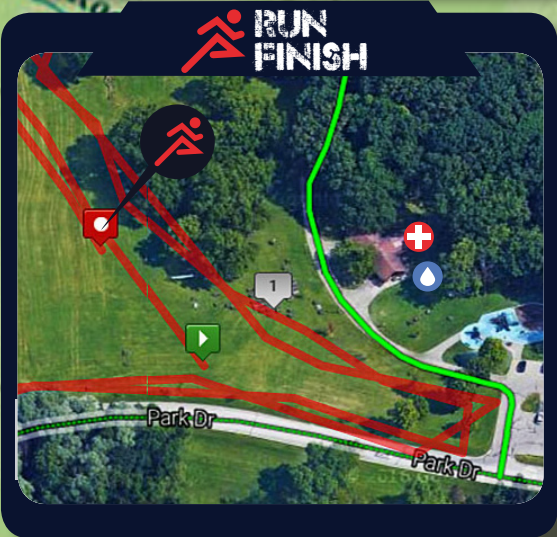

GREENFIELD PARK, WEST ALLIS • START TIME FOR RUNNERS AND WALKERS: 9AM

RUN COURSE

MAP LEGEND

- 1** MILE MARKER
- +** MEDICAL ASSIST
- 💧** WATER SPOT