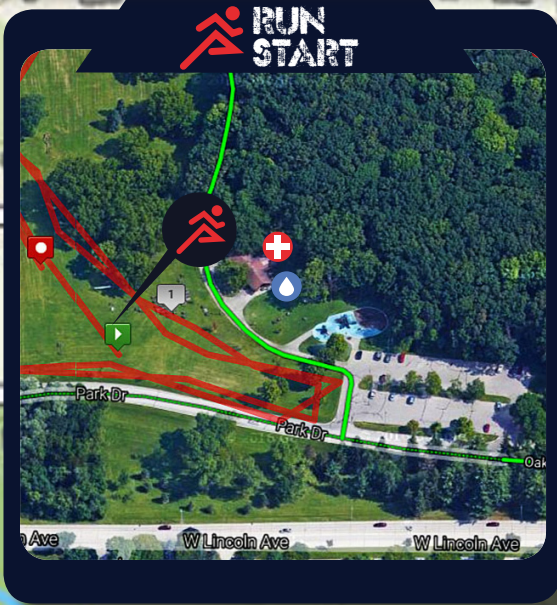

GREENFIELD PARK, WEST ALLIS • START TIME FOR RUNNERS AND WALKERS: 9AM

RUN COURSE

MAP LEGEND

- 1** MILE MARKER
- +** MEDICAL ASSIST
- 💧** WATER SPOT