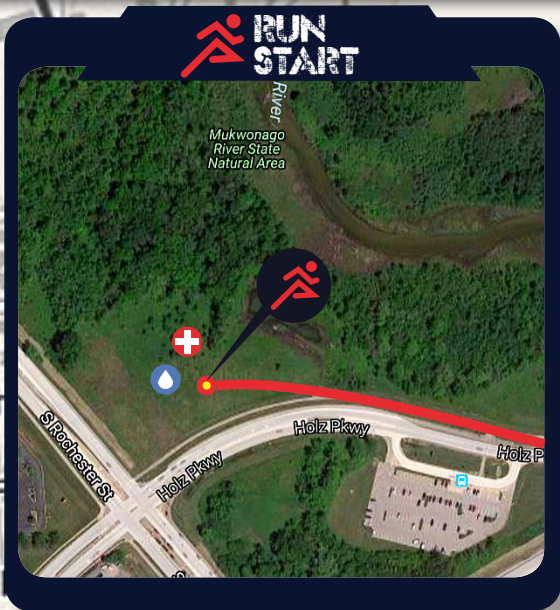

RUN COURSE

MUKWONAGO RIVER STATE NATURAL AREA

MAP LEGEND

- 1 MILE MARKER
- + MEDICAL ASSIST
- WATER SPOT

DISTANCE 3.1MI